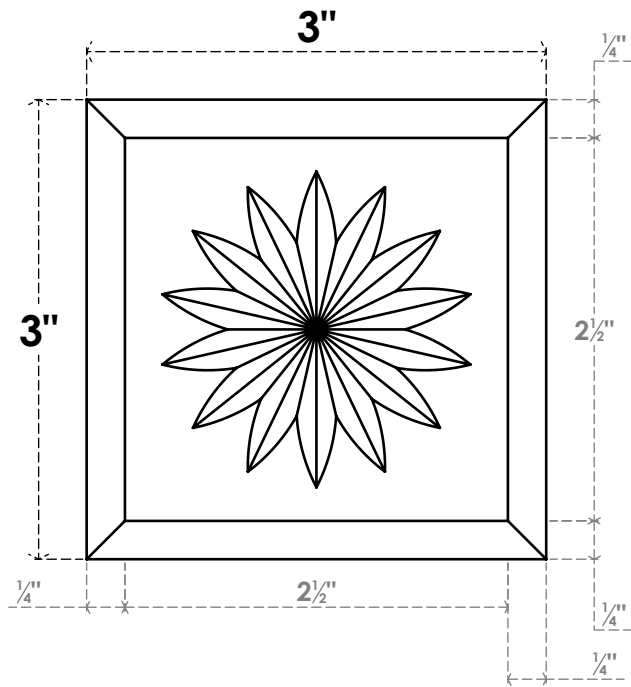

ROSP030X030X075SDG10

3"W X 3"H X 3/4"P STANDARD SEDGWICK FLOWER ROSETTE WITH BEVELED EDGE, ARCHITECTURAL GRADE PVC

FRONT

SIDE

EKENA MILLWORK
2300 WEST MAIN ST.
CLARKSVILLE, TX 75426
TOLL FREE: 866-607-0453
WWW.EKENAMILLWORK.COM