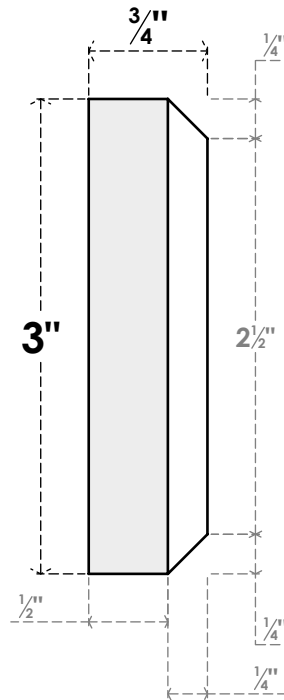

ROSP030X030X075SDG10

3"W X 3"H X 3/4"P STANDARD SEDGWICK FLOWER ROSETTE WITH BEVELED EDGE, ARCHITECTURAL GRADE PVC

FRONT

SIDE

EKENA MILLWORK
2300 WEST MAIN ST.
CLARKSVILLE, TX 75426
TOLL FREE: 866-607-0453
WWW.EKENAMILLWORK.COM

NOTES

1. INSTALLATION TO BE COMPLETED IN ACCORDANCE WITH MANUFACTURER'S SPECIFICATIONS.
2. DRAWING MAY NOT BE TO SCALE
3. THIS DRAWING IS INTENDED FOR DESIGN AND PLANNING PURPOSES ONLY.
4. ALL INFORMATION CONTAINED HEREIN WAS CURRENT AT THE TIME OF DEVELOPMENT BUT MUST BE REVIEWED AND APPROVED BY THE PRODUCT MANUFACTURER TO BE CONSIDERED ACCURATE.
5. ARCHITECTURAL GRADE PVC PRODUCTS ARE MADE FROM EXPANDED CELLULAR PVC AND COME NATURALLY WHITE BUT MAY BE PAINTED